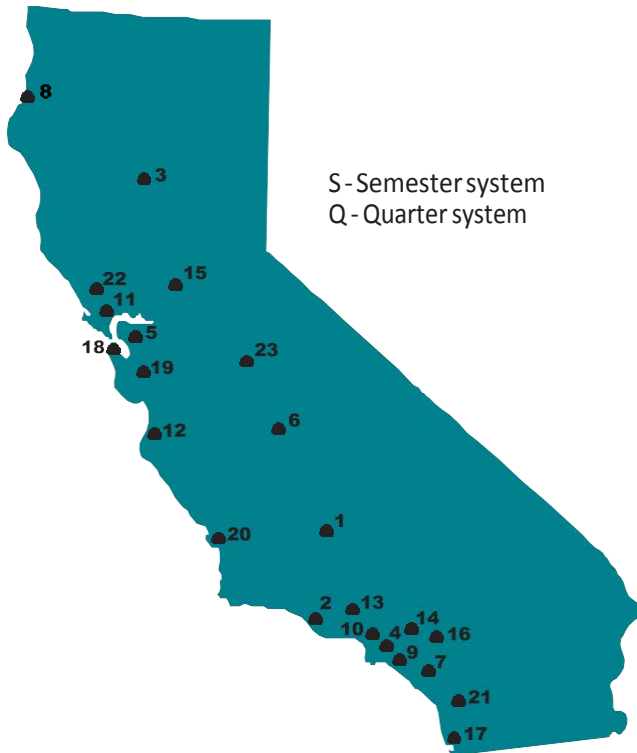

Visit the California State University website at www.calstate.edu to find out all relevant information about the 23 CSU campuses. The phone numbers listed are the main contact information for the campus office of admission.